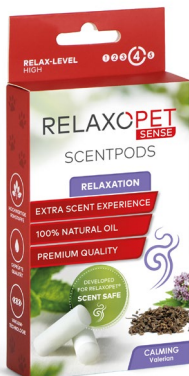

RelaxoPet® SENSE fragrance pod variants

Even more relaxation, protection and freshness for your dog

The RelaxoPet® SENSE fragrance pods are available in the versions relaxation (valerian), protect (lemongrass) and fresh (bergamot).

RelaxoPet® SENSE fragrance pod relaxation

The pure oils of real valerian in the RelaxoPet® SENSE fragrance pod relaxation calm the dog naturally in various stressful situations down.

RelaxoPet® SENSE fragrance pod protect

The real lemongrass plant from Asia prevents ticks, fleas, bugs and more and is therefore used in the RelaxoPet® SENSE fragrance pod protect.

RelaxoPet® SENSE fragrance pod fresh

The essential oils of the bergamot peel in the RelaxoPet® SENSE fragrance pod fresh smells invigorating, stimulate and lighten the mood of the dog.